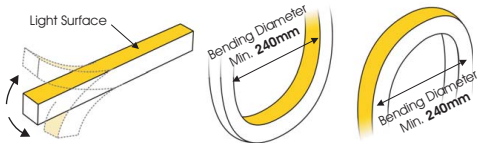

Max length with single supply:

- Monochrome: 17m (connection IM IP67), 10m (connection IP67)
- High Efficiency, TW: 5m
- RGBW: 10m (connection IM IP67), 5m (connection IP67)

Lighting management options:

On-Off/DALI/0..10V/1..10V/DMX512/PHASE CUT/IR/RF/PUSH BUTTON/Bluetooth

- ✓ UV Resistant
- ✓ Chemical Resistant

Connection IM IP67

Vertical bending

BASELINE V must not be bent less than 240mm

PRO

Code	No.LED/m	Watt/m	Reel(m)	CCT	CRI	Luminus FLUX (lm/m)	Voltage	Beam Angle	* (mm)
BSL.010	120	10W	5	2700K	>90	500	24VDC	120°	50
BSL.011	120	10W	5	3000K	>90	510	24VDC	120°	50
BSL.012	120	10W	5	3500K	>90	515	24VDC	120°	50
BSL.013	120	10W	5	4000K	>90	530	24VDC	120°	50
BSL.014	120	10W	5	5300K	>80	540	24VDC	120°	50