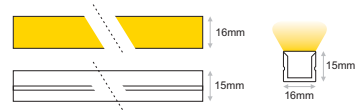

BASELINE V MILKY LED

- Baseline V Milky LED is a fully encapsulated Vertical bending flexible linear LED.
- Available in Pro or Standard Version.
- Material: Silicone
- Bin Step: Monochromatic White LEDs Silicone: 2SDCM
- Available Single Coloured High Efficiency models.
- Available in RGBW and TW.
- L70B10 > 50000Hrs
- Available in IP67 protection rate.
- CRI > 90 for 2700/3000/3500/4000K
- Possibility to create straight or curved lines.
- Can be used both indoor and outdoor.
- Dot free lighting effect.
- IK 08 Protection.
- Can ideally be used with surface aluminium profile.

Max length with single supply:

- Monochrome: 17m (connection IM IP67), 10m (connection IP67)
- High Efficiency, TW: 5m
- RGBW: 10m (connection IM IP67), 5m (connection IP67)

Lighting management options: