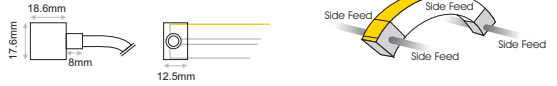

* Please confirm with the >< sign on the rear side of the modules 

Connection IP67

Side Feed

Code for Single Colour	Code for RGBW	Code for TW	Description	Length
BSL.301	BSL.315	BSL.318	Side Feed BASELINE IP67	L=0.3m

Bottom Feed

Code for Single Colour	Code for RGBW	Code for TW	Description	Length
BSL.302	BSL.316	BSL.319	Bottom Feed BASELINE IP67	L=0.3m

Front Feed

Code for Single Colour	Code for RGBW	Code for TW	Description	Length
BSL.300	BSL.317	BSL.320	Front Feed BASELINE IP67	L=0.3m