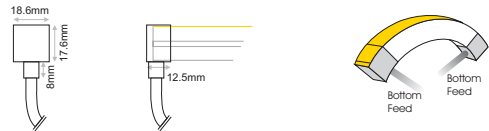

* Please confirm with the >< sign on the rear side of the modules 

Connection IP67

Side Feed

Code for Single Colour	Code for RGBW	Code for TW	Description	Length
BSL.301	BSL.315	BSL.318	Side Feed BASELINE IP67	L=0.3m

Bottom Feed

Code for Single Colour	Code for RGBW	Code for TW	Description	Length
BSL.302	BSL.316	BSL.319	Bottom Feed BASELINE IP67	L=0.3m

Front Feed

Code for Single Colour	Code for RGBW	Code for TW	Description	Length
BSL.300	BSL.317	BSL.320	Front Feed BASELINE IP67	L=0.3m